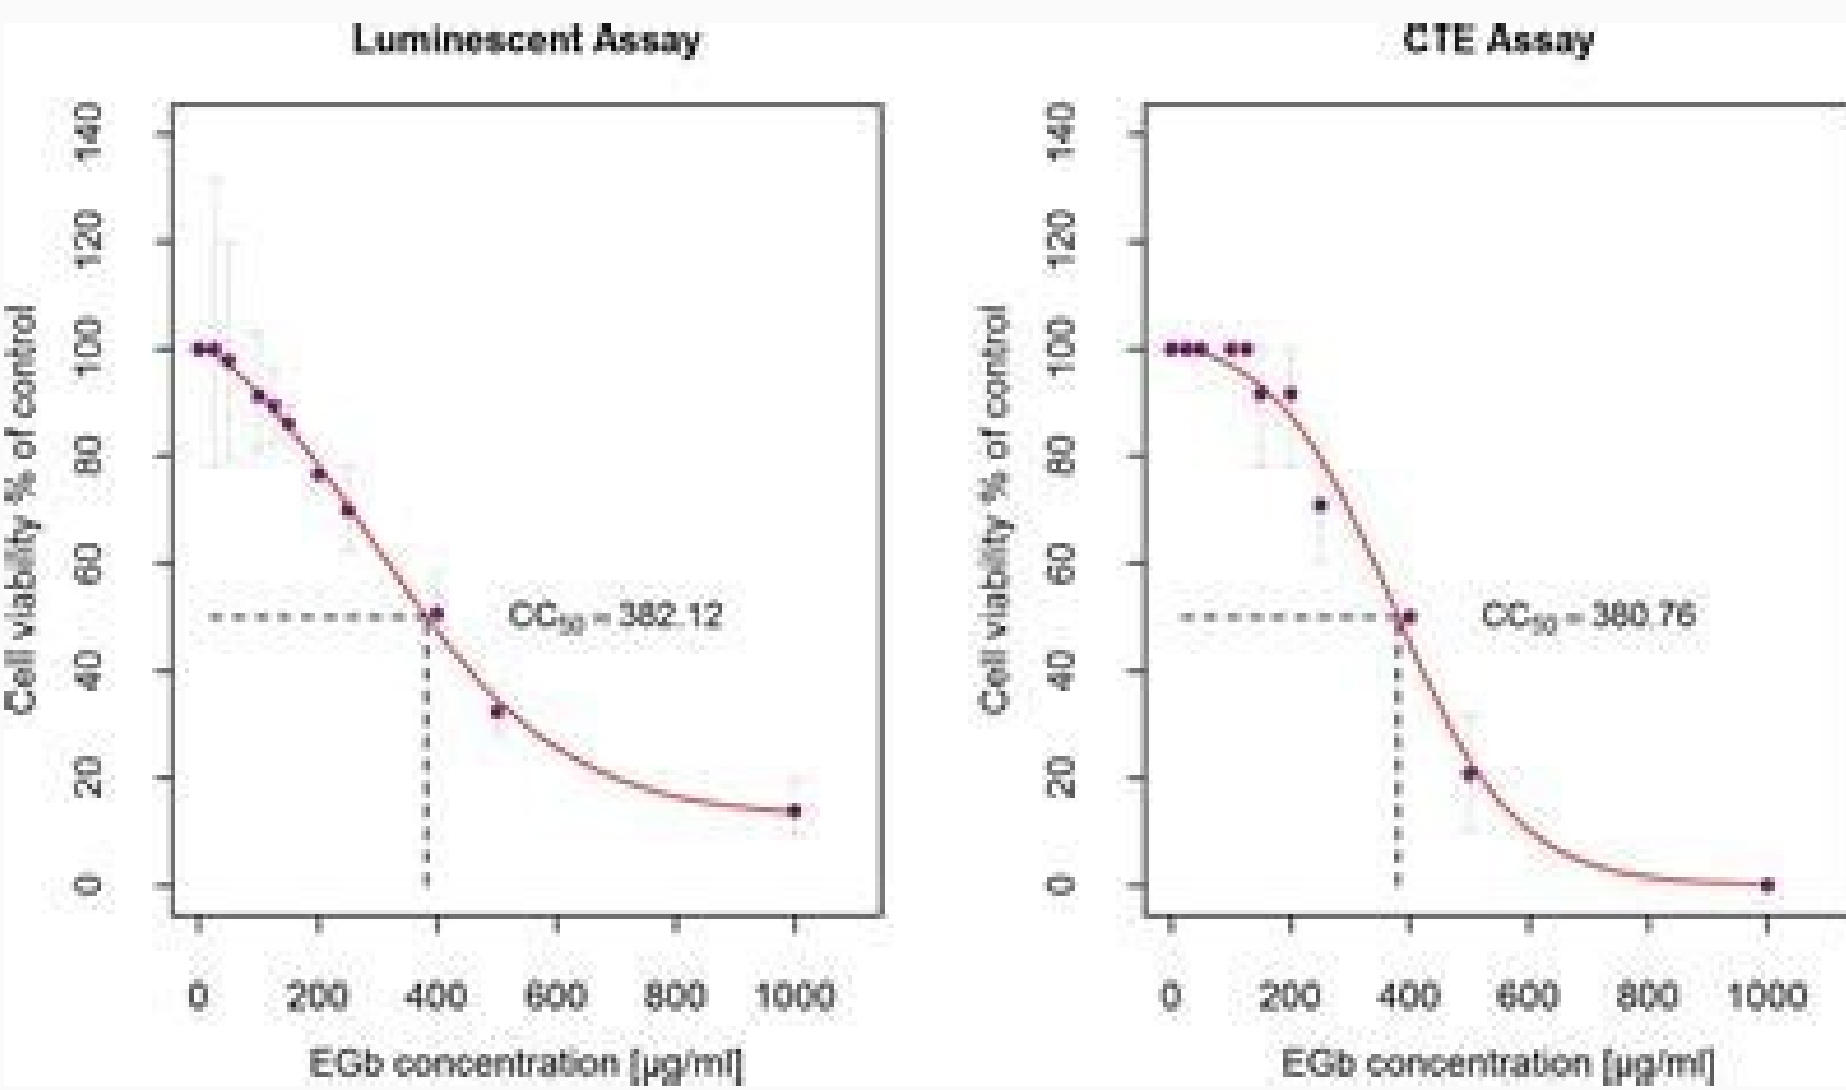

global scale that
at their own rapac
critical role to play
thereby ameliorati
of life of especial