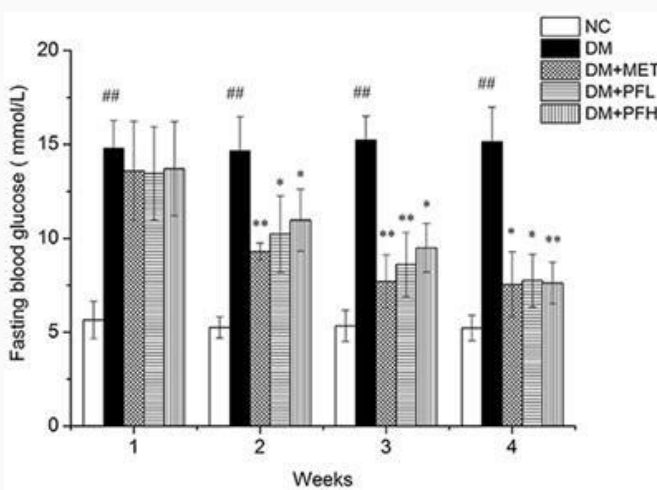

global scale that
at their own rapac
critical role to play
thereby ameliorati
of life of especial