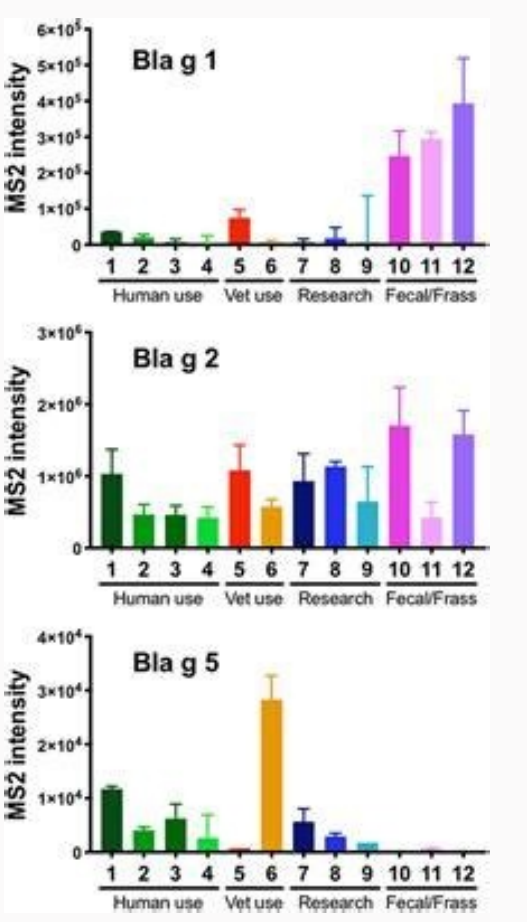

global scale that
at their own rapac
critical role to play
thereby ameliorati
of life of especial